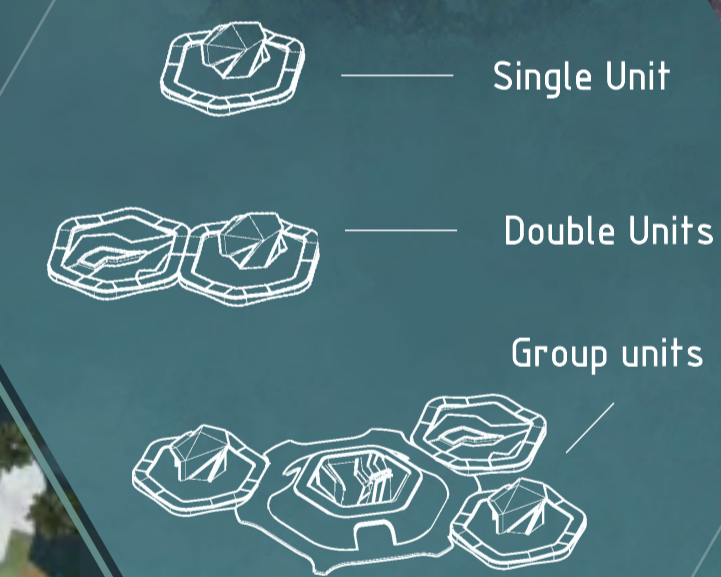

Concept

Neverland is constructed of an information system based on the concept of neural networks. As a simulation of human neurons, the network consists of individual information points which will be categorized into the various coping systems. To get more efficient and abundant travel experiences, the itinerary will integrate the traffic and facility information to get the optimal plan. Additionally, the system will arrange smart robots with every tourist following their preferences and present a personalized visual experience by reading the information in their brain.

Sky-island

Above the center of the resort is the Sky-island, as the brain of the entire park which is a technology center for information integration and output. The identity verifications, data processing and the management of the information system all take place here.

Floating Board

The Floating Boards have different functions, including the underlay of sea cabinets or the facility for outdoor activities. Floating Boards have free movement on the sea, allowing tourists to get close to the ocean and enjoying Phuket's marine resources.

Flexibility

Transportation system

The transportation units in the resort are not only as of the symbol neurotransmitters but also a medium to take residents wandering among three areas. The unit is composed of two parts, the top has a cockpit controlled by the human brain. The bottom of the unit provides a space for you to enjoy the scenery outside during the ride.

Robot "Nano"

The information of the whole resort will assemble in this small robot, Nano.

Nano is a personal database translating images in your brain into information and projecting the results, including arranging routes, making reservations, and any kind of needs. Moreover, Nano will project distinctive views according to the tourists' preferences and imaginations, so that they can experience their version of Neverland.

Compared to the traditional way, this new mechanism will not only be precise but also correspond to what you need.

Disaster Evacuation

1. House Protective Shield

When disaster happens, Protective Shields ensure that internal personnel are safe from the outside world. In the meanwhile, it provides information and external conditions so that personnel can keep in touch with the outside world at all times.

2. Navigation System of Floating Boards

The navigation system of Floating Boards acts as a crowd protection system, quickly navigating the Floating Boards to a safe location until the end of the disaster. After the disaster, the navigation system will make the Floating Boards returning to their original position.

Transportation Unit

Sky Island

Ocean Center

Culture

Preservation

Disaster Prevention System of Nano

The Nano system, which has information about the whole island, can detect the disaster trends early, and if residents and tourists have a safety concern, it can also quickly evacuate people to the shelters.