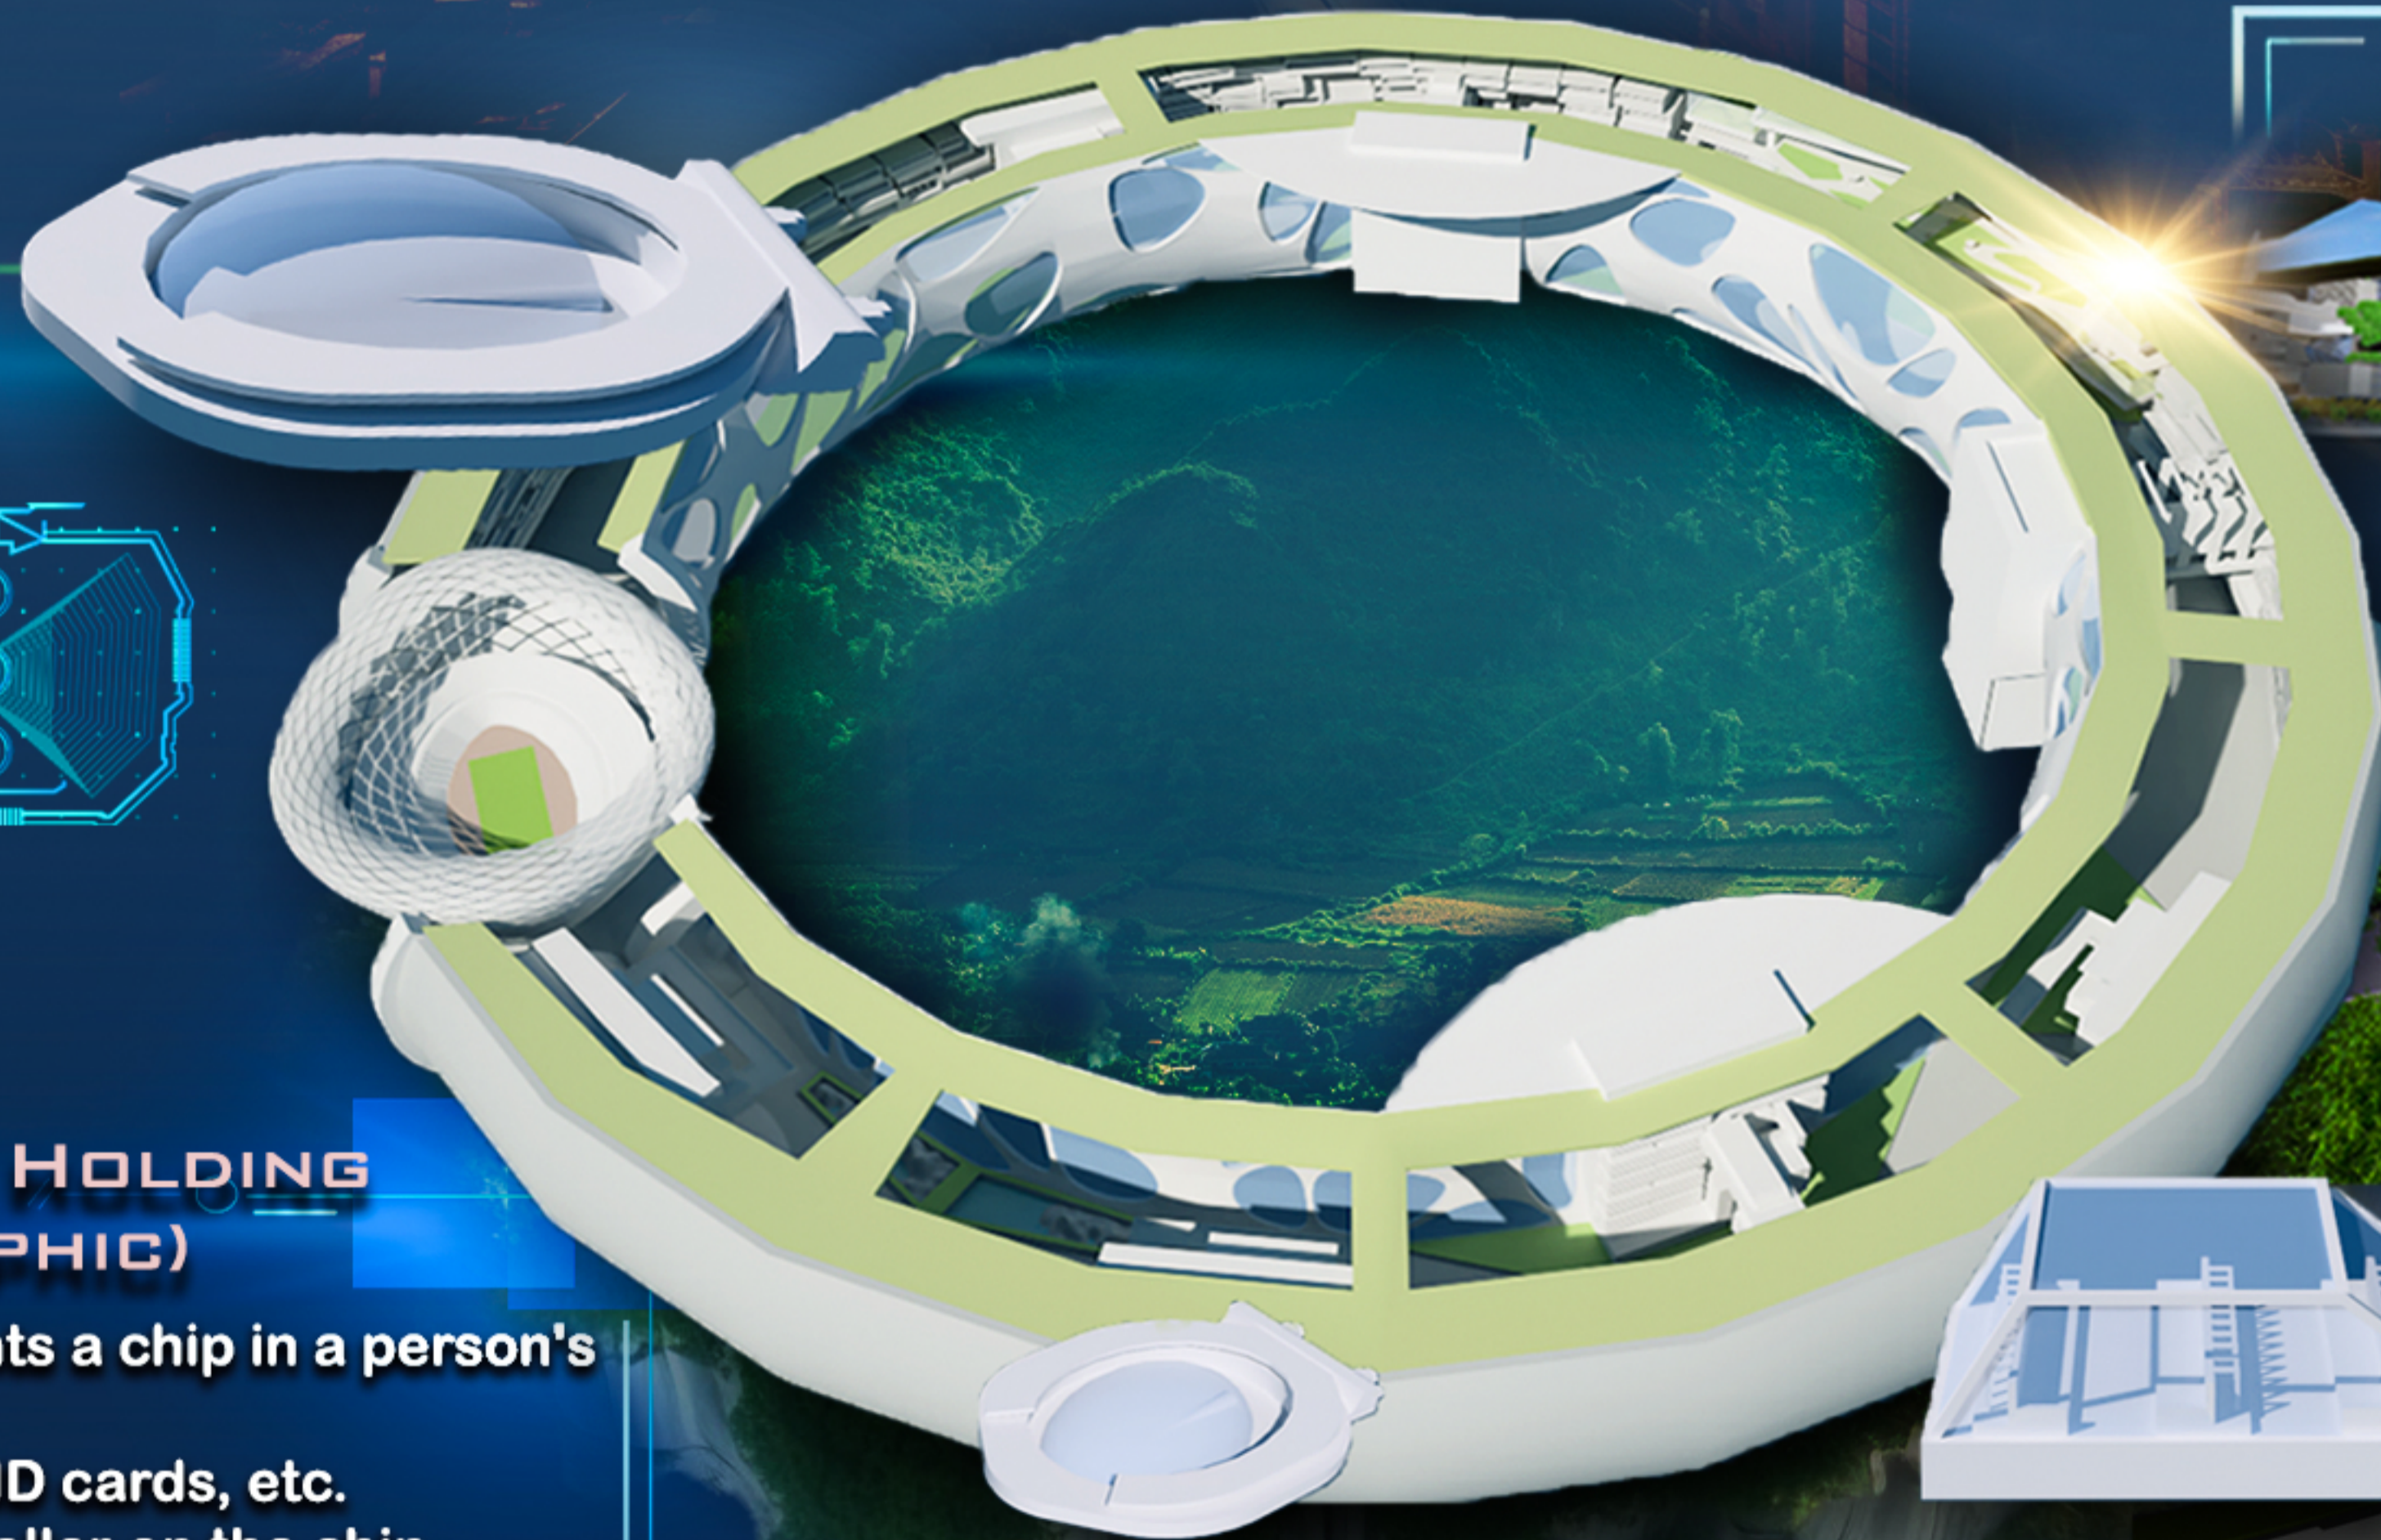

## INTRODUCTION

Circle city is a city in the future with modern technology that will give Ena city a completely new outfit. The city is planned in a closed circle with people's housing along with services and transportation networks arranged to become more convenient and faster than ever. Although it is a city of the future, it does not lose the inherent natural beauty of Ena province.

## H.H.H (HAND HOLDING HOLOGRAPHIC)

H.H.H is a device that implants a chip in a person's arm in order to:

- Instead of wallets, phones, ID cards, etc.
- The integrated SQUIZ controller on the chip.
- Automatically call an ambulance immediately in an emergency because of personal health monitoring technology.

## ARCHITECTURE IN THE CIRCLE CITY

With the multi-level architecture, residents can reach all their daily needs within a 5-minute walk of the surrounding areas and help you get around the city easily.

## TRAPEZOID TRAIN

Be proactive in moving into the city without having to wait for each trip like the old train. At the same time, the compact design of the 4-panel glass makes it easy to detect in an emergency.